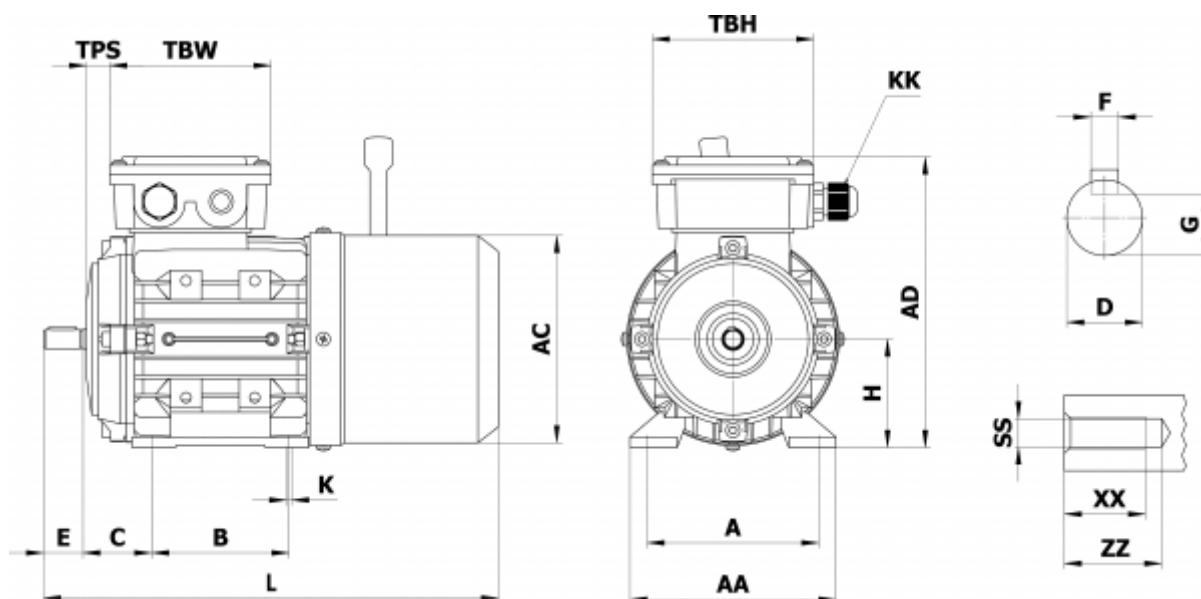

Data Sheet

Article number: 250400220412

Description: Kleedrive brake motor MSB 100L1-4 2.2kw 1400 rpm
3x230/400V 50HZ IP55 B3 DC-brake

Measures

A = 160	F = 8	TBH = 105
AA = 198	G = 24	TBS = 26
AC = Ø205	H = 100	TBW = 105
AD = 252	HD = 152	XX = 22
B = 140	K = 12x15	ZZ = 30
C = 63	KK = 2-M20x1,5	
D = Ø28	L = 449.8	
E = 60	SS = M10	